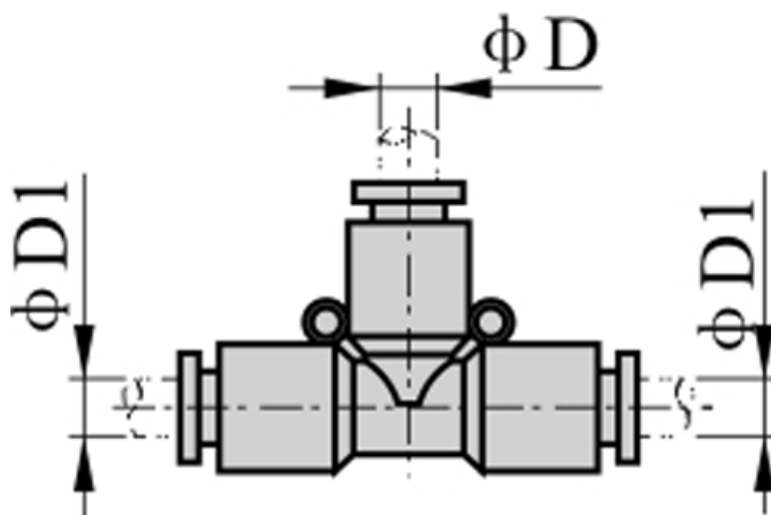

Data Sheet

Article number: 58EPE4

Description: Fitting EPE4 Tee connector
tube diameter 4 - 4

Measures

D = 4

D1 = 4